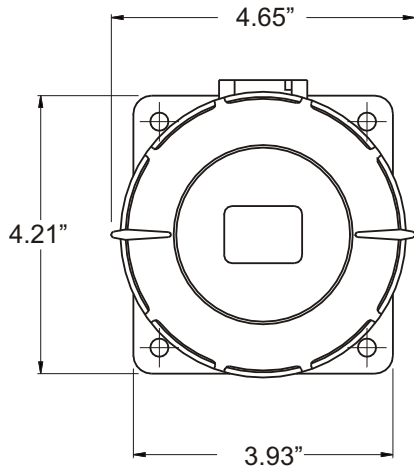

**RECEPTACLE, PANEL MOUNTED**

<b>Part No.</b>	ME 460R12W
<b>Description:</b>	60 Amp 125/250Vac 3 Pole, 4 Wire Receptacle
<b>Construction:</b>	Watertight IEC IP 67
<b>Approvals:</b>	UL Listed Standards 1682; 1686 CSA Certification to Spec. C22.2 No. 182.1 IEC 60309-1; IEC 60309-2

**IEC COLOR CODE:** Orange

**GROUND SOCKET:** 12 Hour Position Mates with Male in 12 Hour Position.

Front View of Receptacle

Panel Cut Out

**Wire Range: #4-#8 AWG**

Drawing Not to Scale