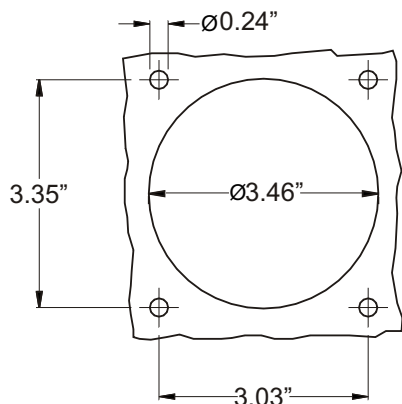

**RECEPTACLE, PANEL MOUNTED**

<b>Part No.</b>	ME 460R12W
<b>Description:</b>	60 Amp 125/250Vac 3 Pole, 4 Wire Receptacle
<b>Construction:</b>	Watertight IEC IP 67
<b>Approvals:</b>	UL Listed Standards 1682; 1686 CSA Certification to Spec. C22.2 No. 182.1 IEC 60309-1; IEC 60309-2

**IEC COLOR CODE:** Orange

**GROUND SOCKET:** 12 Hour Position Mates with Male in 12 Hour Position.

Front View of Receptacle

Panel Cut Out

**Wire Range: #4-#8 AWG**

Drawing Not to Scale