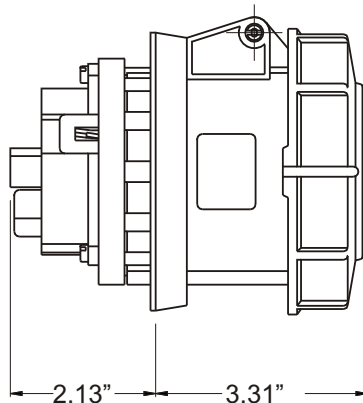

**RECEPTACLE, PANEL MOUNTED**

<b>Part No.</b>	ME 460R12W
<b>Description:</b>	60 Amp 125/250Vac 3 Pole, 4 Wire Receptacle
<b>Construction:</b>	Watertight IEC IP 67
<b>Approvals:</b>	UL Listed Standards 1682; 1686 CSA Certification to Spec. C22.2 No. 182.1 IEC 60309-1; IEC 60309-2

**IEC COLOR CODE:** Orange

**GROUND SOCKET:** 12 Hour Position Mates with Male in 12 Hour Position.

Front View of Receptacle

Panel Cut Out

**Wire Range: #4-#8 AWG**

Drawing Not to Scale